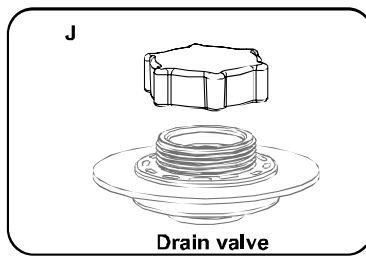

Technical Document

Model No. 56625

Model Name: 31.5'x16'x52" Power Steel Rectangular Frame Pool Set

Product Picture:

Product Specification:

Liner Thickness: 0.71mm to wall, 0.71mm to bottom

Part List:

Part No.	Description	Quantity
A	Top rail A	12
B	Top rail B	2
C	Top rail C	2
D	Top rail D	2
E	Top rail E	2
F	Top rail F	4
G	C-Connector	4
H	U-Support	24
I	Liner	1
J	Drain valve	1
K	Hose adaptor	1
L	Connection valve	3
M	Stopper	2
N	Pool inlet strainer	1
O	Repair Patch	4