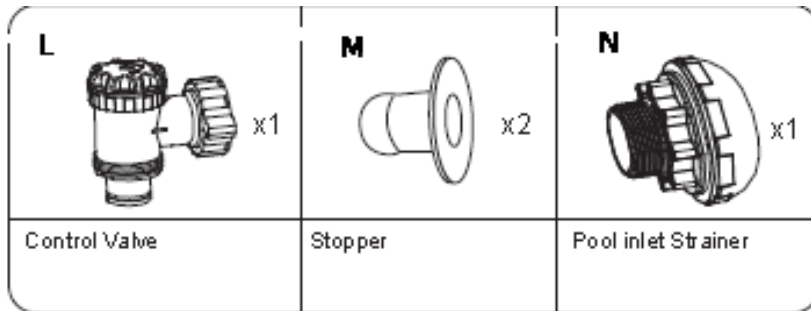

Technical Document

Model No. 56625

Model Name: 31.5'x16'x52" Power Steel Rectangular Frame Pool Set

Product Picture:

Product Specification:

Liner Thickness: 0.71mm to wall, 0.71mm to bottom

Part List:

Part No.	Description	Quantity
A	Top rail A	12
B	Top rail B	2
C	Top rail C	2
D	Top rail D	2
E	Top rail E	2
F	Top rail F	4
G	C-Connector	4
H	U-Support	24
I	Liner	1
J	Drain valve	1
K	Hose adaptor	1
L	Connection valve	3
M	Stopper	2
N	Pool inlet strainer	1
O	Repair Patch	4