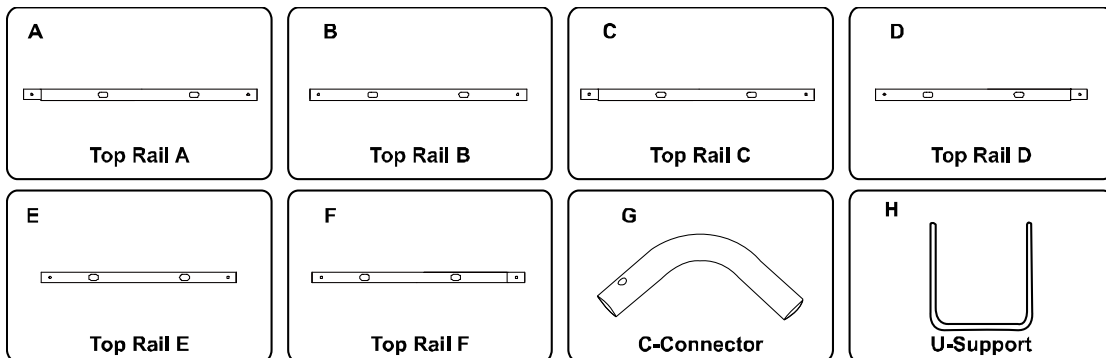

Technical Document

Model No. 56625

Model Name: 31.5'x16'x52" Power Steel Rectangular Frame Pool Set

Product Picture:

Product Specification:

Liner Thickness: 0.71mm to wall, 0.71mm to bottom

Part List:

Part No.	Description	Quantity
A	Top rail A	12
B	Top rail B	2
C	Top rail C	2
D	Top rail D	2
E	Top rail E	2
F	Top rail F	4
G	C-Connector	4
H	U-Support	24
I	Liner	1
J	Drain valve	1
K	Hose adaptor	1
L	Connection valve	3
M	Stopper	2
N	Pool inlet strainer	1
O	Repair Patch	4