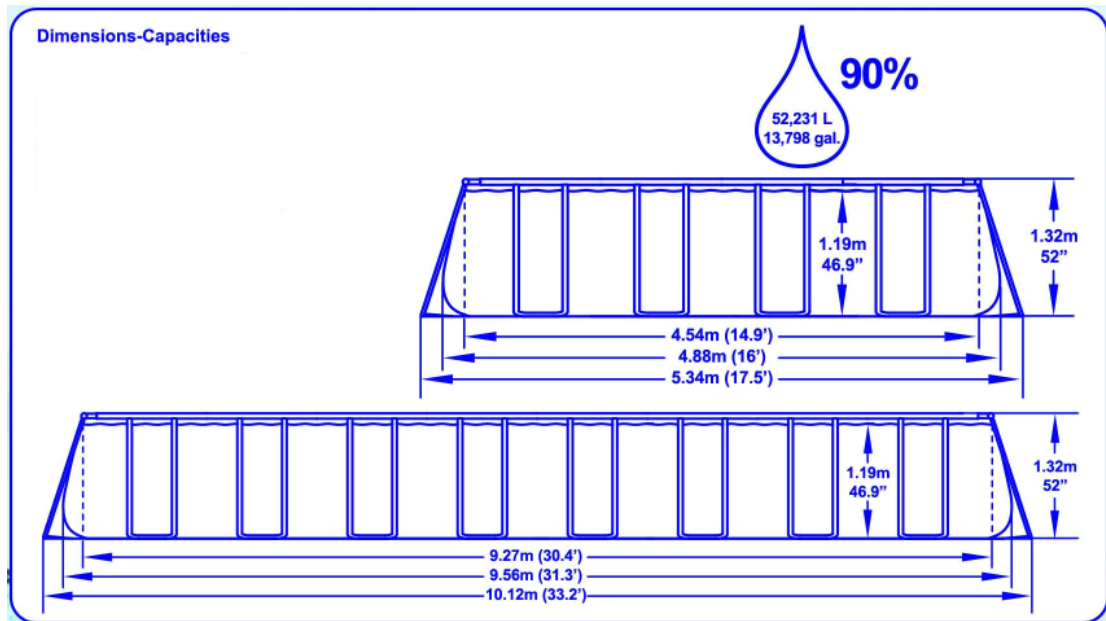

Technical Document

Model No. 56625

Model Name: 31.5'x16'x52" Power Steel Rectangular Frame Pool Set

Product Picture:

Product Specification:

Liner Thickness: 0.71mm to wall, 0.71mm to bottom

Part List:

Part No.	Description	Quantity
A	Top rail A	12
B	Top rail B	2
C	Top rail C	2
D	Top rail D	2
E	Top rail E	2
F	Top rail F	4
G	C-Connector	4
H	U-Support	24
I	Liner	1
J	Drain valve	1
K	Hose adaptor	1
L	Connection valve	3
M	Stopper	2
N	Pool inlet strainer	1
O	Repair Patch	4